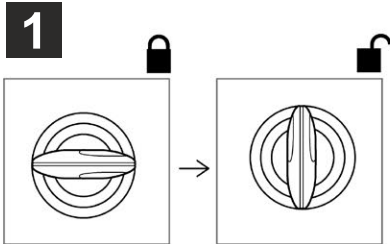

ASSEMBLY

RELEASE

ACCESSORIES

CLICK SYSTEM FITTING KIT

Sold separately

BIKE COMPATIBILITY

Check bike compatibility
on the shad.es website

DESIGNED IN BARCELONA