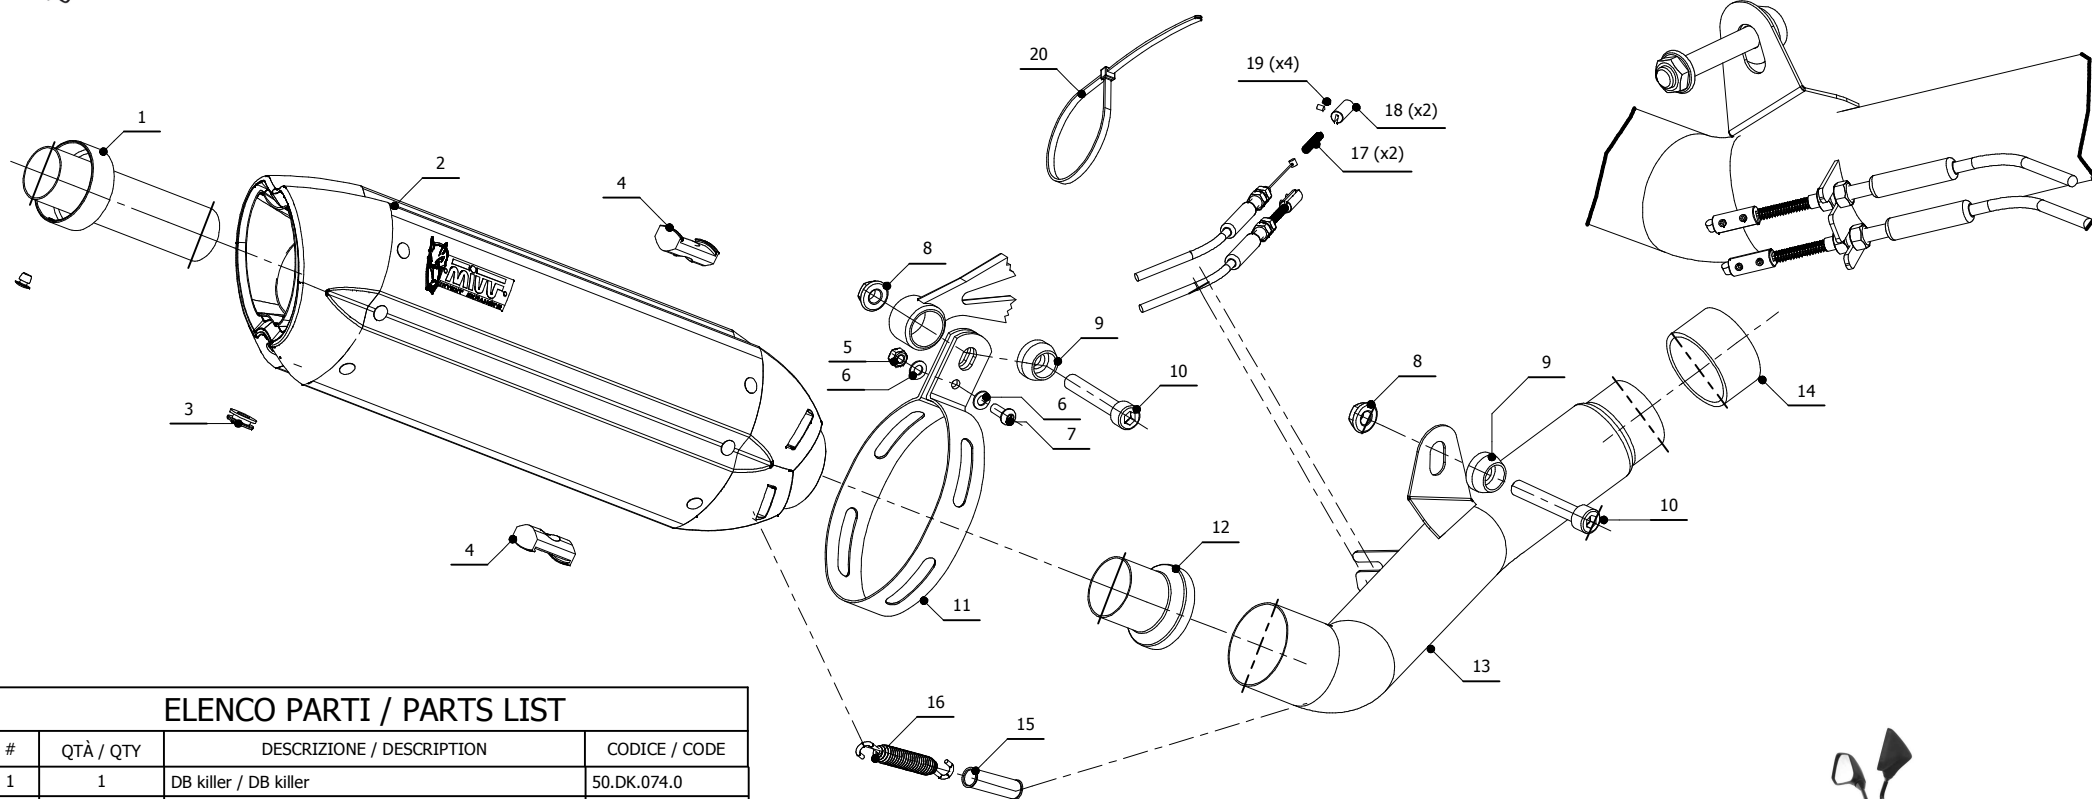

**MODEL** KAWASAKI Z800

**YEAR** 2013 -->

**LINE** SPORT

**MUFFLER** SUONO

**SCHEMATIC**

**ELENCO PARTI / PARTS LIST**

#	QTÀ / QTY	DESCRIZIONE / DESCRIPTION	CODICE / CODE
1	1	DB killer / DB killer	50.DK.074.0
2	1	Silenziatore / Muffler	SUONO 320
3	1	Tappo in gomma / Rubber stopper	50.73.266.1
4	2	Tassello grande / Rubber big block	50.73.203.1
5	1	Dado M6 / Nut M6	50.73.146.1
6	2	Rondella M6 / Washer M6	50.72.027.1
7	1	Vite M6 x 16 / Screw M6 x 16	50.73.175.1
8	2	Dado 10 MA flangiato / Flanged nut 10 MA	50.73.332.1
9	2	Rondella in alluminio nera / Black aluminium washer	50.73.326.1
10	2	Vite M10x60 / Screw M10x60	50.73.135.1
11	1	Staffa in carbonio / Carbon fiber bracket	50.SS.256.1
12	1	DB killer / DB killer	50.DK.065.0
13	1	Tubo di raccordo / Link pipe	9773K032S2
14	1	Guarnizione in grafite / Graphite bush	50.72.49.55.29
15	1	Tubo in gomma per molla / Rubber pipe for spring	50.73.210.1
16	1	Molla media / Middle spring	50.73.359.1
17	2	Molla / Spring	50.73.142.1
18	2	Morsetti in alluminio / Aluminium clamps	50.73.138.1
19	4	Grani M3 / Grub screws M3	50.73.140.1
20	1	Fascetta in nylon / Nylon clamp	50.73.361.1

**APPLICAZIONI / APPLICATIONS**

CODICE / CODE	TUBO / PIPE	SILENZIATORE / MUFFLER	FASCETTA / CLAMP	CODICE OMOL. / HOMOL. CODE
K.032.L7	INOX / ST. STEEL	INOX (COPPE CARBONIO) / ST. STEEL (CARBON CAPS)	CARBONIO / CARBON FIBER	ME008 e9 1176
K.032.L9	INOX / ST. STEEL	STEEL BLACK	CARBONIO / CARBON FIBER	ME008 e9 1176