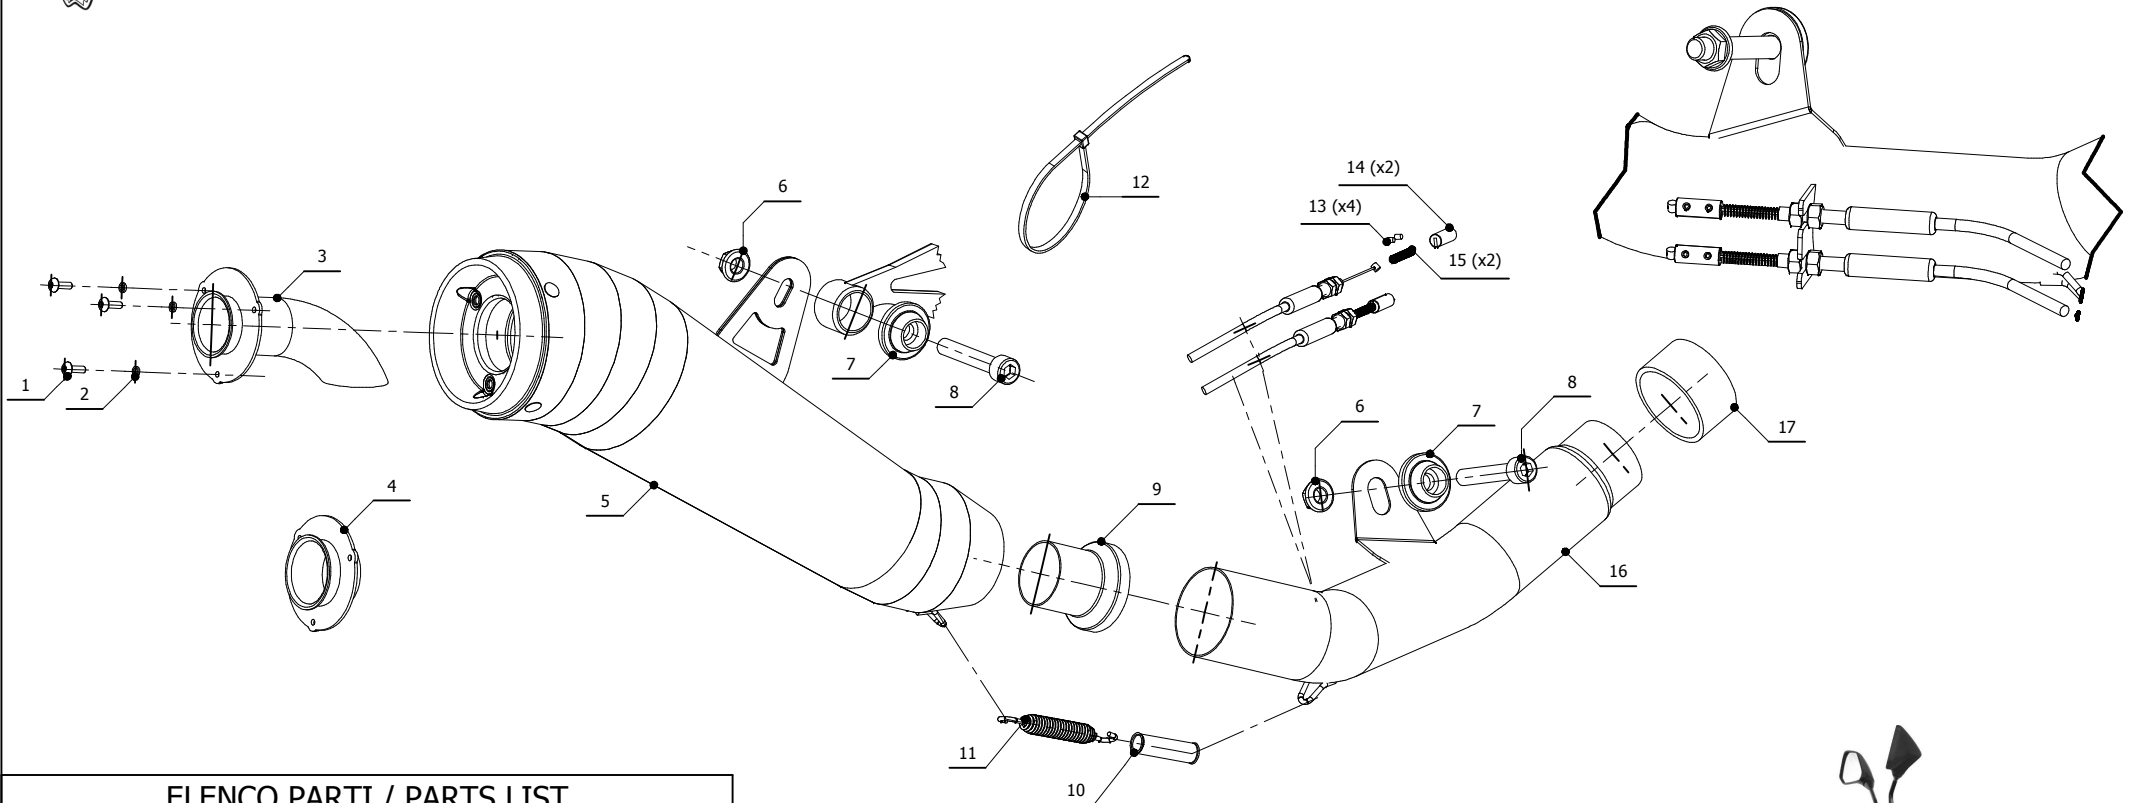

MODEL KAWASAKI Z800

YEAR 2013 -->

LINE SPORT

MUFFLER GHIBLI

SCHEMATIC

ELENCO PARTI / PARTS LIST

#	QTÀ / QTY	DESCRIZIONE / DESCRIPTION	CODICE / CODE
1	3	Vite M4 x 12 / Screw M4 x 12	50.73.438.1
2	3	Rondella M4 / Washer M4	50.73.440.1
3	1	DB killer / DB killer	50.DK.051.0
4	1	DB killer racing / Racing DB killer	50.DK.052.0
5	1	Silenziatore / Muffler	GHIBLI
6	2	Dado 10 MA flangiato / Flanged nut 10 MA	50.73.332.1
7	2	Rondella alluminio / Aluminium washer	50.73.120.1
8	2	Vite M10x60 / Screw M10x60	50.73.135.1
9	1	DB killer / DB killer	50.DK.065.0
10	1	Tubo in gomma per molla / Rubber pipe for spring	50.73.210.1
11	1	Molla media / Middle spring	50.73.359.1
12	1	Fascetta in nylon / Nylon clamp	50.73.361.1
13	4	Grani M3 / Grub screws M3	50.73.140.1
14	2	Morsetti in alluminio / Aluminium clamps	50.73.138.1
15	2	Molla / Spring	50.73.142.1
16	1	Tubo di raccordo / Link pipe	9773K032SGX
17	1	Guarnizione in grafite / Graphite bush	50.72.49.55.29

APPLICAZIONI / APPLICATIONS

CODICE / CODE	TUBO / PIPE	SILENZIATORE / MUFFLER
K.032.LGX	INOX / ST. STEEL	INOX / ST. STEEL