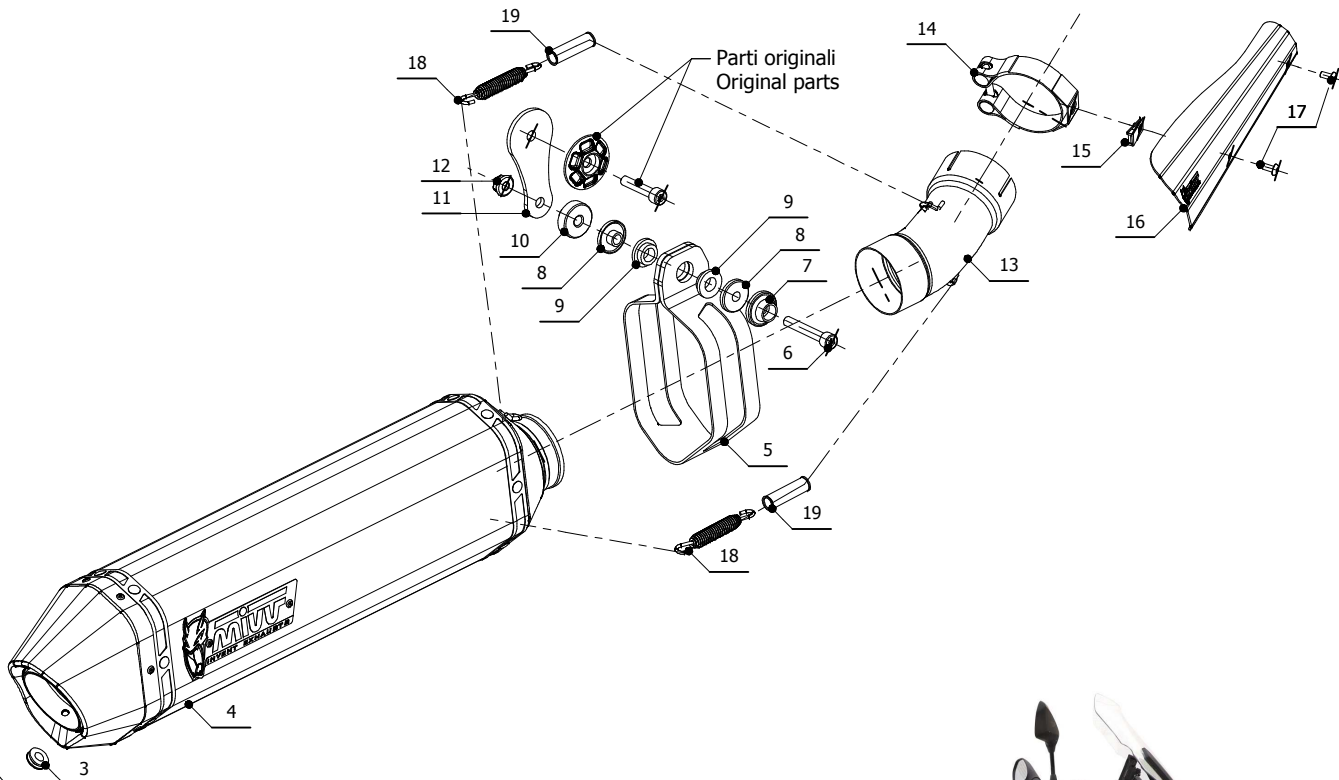

MODEL BMW R 1200 GS

YEAR 2013 -->

LINE SPORT

MUFFLER SPEED EDGE

SCHEMATIC

ELENCO PARTI / PARTS LIST

#	QTÀ / QTY	DESCRIZIONE / DESCRIPTION	CODICE / CODE
1	1	Vite M5 x 8 / Screw M5 x 8	50.73.459.1
2	1	DB killer / DB killer	50.DK.064.0
3	1	Tappo in gomma / Rubber stopper	50.73.266.1
4	1	Silenziatore / Muffler	SPEED EDGE 400
5	1	Staffa in carbonio / Carbon fiber bracket	50.SS.814.1
6	1	Vite M8x50 / Screw M8x50	50.73.074.1
7	1	Rondella in alluminio nera / Black aluminium washer	50.73.221.1
8	2	Boccola / Bush	50.73.381.1
9	2	Silentblock / Silentblock	50.73.380.1
10	1	Distanziale in alluminio / Aluminium spacer	50.SS.645.1
11	1	Staffa / Bracket	50.SS.750.0
12	1	Dado M8 flangiato / Flanged nut M8	50.73.393.1
13	1	Tubo di raccordo / Link pipe	9773B016SHX
14	1	Fascetta Ø 64/67 mm / Pipe clamp Ø 64/67 mm	50.73.681.0
15	1	Dado rapido M5 / M5 Cage nut	50.73.674.1
16	1	Copertura in alluminio / Aluminium cover	50.CR.018.0
17	2	Vite M5 x 8 / Screw M5 x 8	50.73.233.1
18	2	Molla media / Middle spring	50.73.359.1
19	2	Tubo in gomma per molla / Rubber pipe for spring	50.73.210.1

OPTIONAL PARTS
B.016.C1 - NO KAT PIPE

APPLICAZIONI / APPLICATIONS

CODICE / CODE	TUBO / PIPE	SILENZIATORE / MUFFLER	FASCETTA / CLAMP
B.016.LRX	INOX / ST. STEEL	INOX (COPPE CARBONIO) / ST. STEEL (CARBON CAPS)	CARBONIO / CARBON FIBER
B.016.LRB	INOX / ST. STEEL	STEEL BLACK	CARBONIO / CARBON FIBER