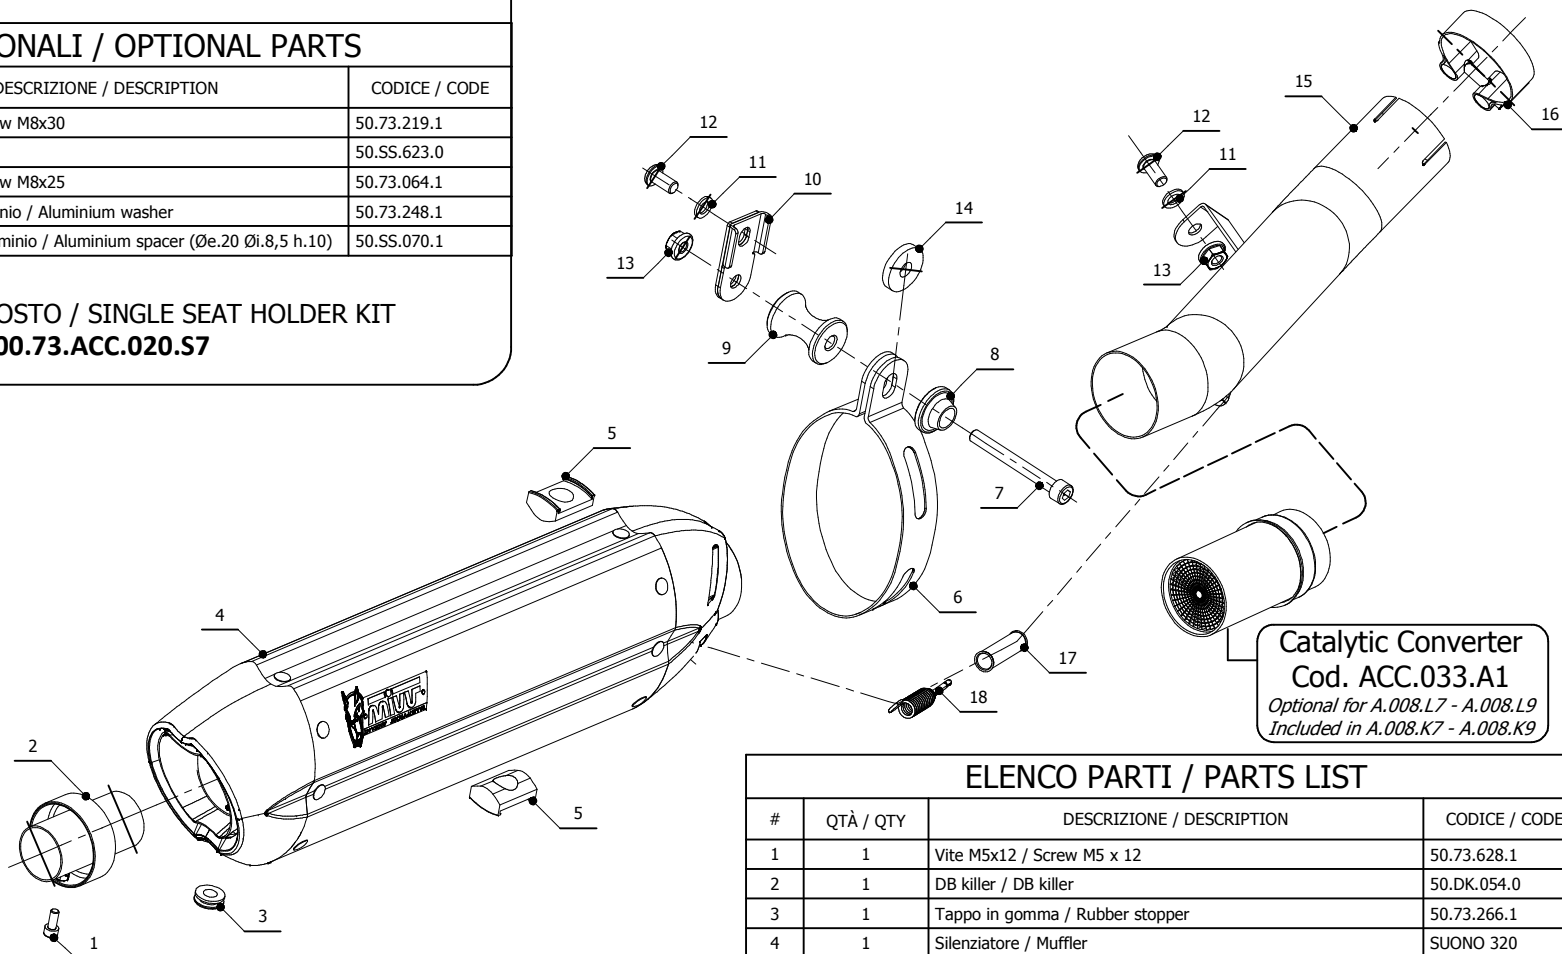

MODEL APRILIA RSV4
APRILIA TUONO V4
LINE SLIP ON

YEAR 2009 - 2016
2010 - 2016
MUFFLER GP

SCHEMATIC

PARTI OPZIONALI / OPTIONAL PARTS

#	QTÀ / QTY	DESCRIZIONE / DESCRIPTION	CODICE / CODE
1	1	Vite M8x30 / Screw M8x30	50.73.219.1
2	1	Staffa / Bracket	50.SS.623.0
3	2	Vite M8x25 / Screw M8x25	50.73.064.1
4	2	Rondella in alluminio / Aluminium washer	50.73.248.1
5	2	Distanziale in alluminio / Aluminium spacer (Øe.20 Øi.8,5 h.10)	50.SS.070.1

KIT STAFFA MONOPOSTO / SINGLE SEAT HOLDER KIT
COD. 00.73.ACC.020.S7

Catalytic Converter
Cod. ACC.033.A1
Optional for A.008.L7 - A.008.L9
Included in A.008.K7 - A.008.K9

ELENCO PARTI / PARTS LIST

#	QTÀ / QTY	DESCRIZIONE / DESCRIPTION	CODICE / CODE
1	1	Vite M5x12 / Screw M5 x 12	50.73.628.1
2	1	DB killer / DB killer	50.DK.054.0
3	1	Tappo in gomma / Rubber stopper	50.73.266.1
4	1	Silenziatore / Muffler	SUONO 320
5	2	Tassello grande / Rubber big block	50.73.203.1
6	1	Staffa in carbonio / Carbon fiber bracket	50.SS.180.1
7	1	Vite M8x70 / Screw M8x70	50.73.086.1
8	1	Rondella in alluminio nera / Black aluminium washer	50.73.221.1
9	1	Distanziale in alluminio / Aluminium spacer (Øe.30 Øi.8,5 h.40)	50.SS.191.1
10	1	Staffa / Bracket	50.SS.581.0
11	2	Rondella M8 / Washer M8	50.73.270.1
12	2	Vite M8 x 16 / Screw M8 x 16	50.73.098.1
13	2	Dado M8 flangiato / Flanged nut M8	50.73.052.1
14	1	Rondella in gomma / Rubber washer	50.73.227.1
15	1	Tubo di raccordo / Link pipe	9773A008S2
16	1	Fascetta Ø 56/59 mm / Pipe clamp Ø 56/59 mm	50.FA.009.1
17	1	Tubo in gomma per molla / Rubber pipe for spring	50.73.210.1
18	1	Molla corta / Short Spring	50.73.123.1

APPLICAZIONI / APPLICATIONS

CODICE / CODE	SILENZIATORE / MUFFLER	TUBO / PIPE	FASCETTA / CLAMP	NOTE
A.008.L7 A.008.L9	INOX (COPPE CARBONIO) / ST. STEEL (CARBON CAPS) STEEL BLACK	INOX / ST. STEEL	CARBONIO / CARBON FIBER	CATALYTIC CONVERTER NOT INCLUDED
A.008.K7 A.008.K9	INOX (COPPE CARBONIO) / ST. STEEL (CARBON CAPS) STEEL BLACK	INOX / ST. STEEL	CARBONIO / CARBON FIBER	CATALYTIC CONVERTER INCLUDED