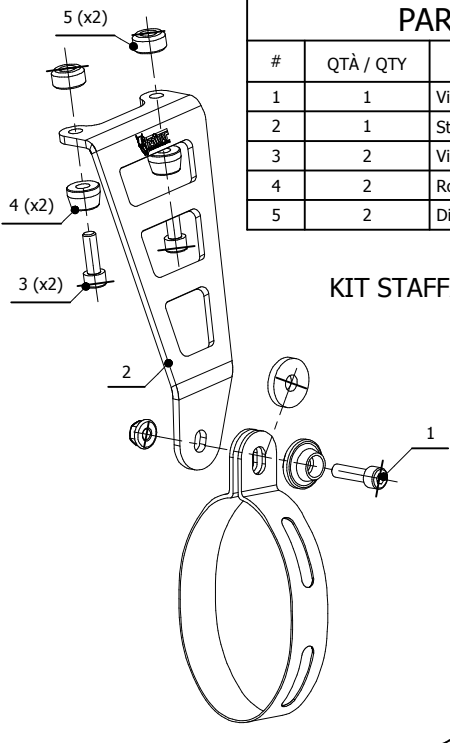

MODEL APRILIA RSV4
APRILIA TUONO V4
LINE SLIP ON

YEAR 2009 - 2016
2010 - 2016
MUFFLER GP

SCHEMATIC

PARTI OPZIONALI / OPTIONAL PARTS

#	QTÀ / QTY	DESCRIZIONE / DESCRIPTION	CODICE / CODE
1	1	Vite M8x30 / Screw M8x30	50.73.219.1
2	1	Staffa / Bracket	50.SS.623.0
3	2	Vite M8x25 / Screw M8x25	50.73.064.1
4	2	Rondella in alluminio / Aluminium washer	50.73.248.1
5	2	Distanziale in alluminio / Aluminium spacer (Øe.20 Øi.8,5 h.10)	50.SS.070.1

KIT STAFFA MONOPOSTO / SINGLE SEAT HOLDER KIT
COD. 00.73.ACC.020.S7

Catalytic Converter
Cod. ACC.033.A1
Optional for A.008.L7 - A.008.L9
Included in A.008.K7 - A.008.K9

ELENCO PARTI / PARTS LIST

#	QTÀ / QTY	DESCRIZIONE / DESCRIPTION	CODICE / CODE
1	1	Vite M5x12 / Screw M5 x 12	50.73.628.1
2	1	DB killer / DB killer	50.DK.054.0
3	1	Tappo in gomma / Rubber stopper	50.73.266.1
4	1	Silenziatore / Muffler	SUONO 320
5	2	Tassello grande / Rubber big block	50.73.203.1
6	1	Staffa in carbonio / Carbon fiber bracket	50.SS.180.1
7	1	Vite M8x70 / Screw M8x70	50.73.086.1
8	1	Rondella in alluminio nera / Black aluminium washer	50.73.221.1
9	1	Distanziale in alluminio / Aluminium spacer (Øe.30 Øi.8,5 h.40)	50.SS.191.1
10	1	Staffa / Bracket	50.SS.581.0
11	2	Rondella M8 / Washer M8	50.73.270.1
12	2	Vite M8 x 16 / Screw M8 x 16	50.73.098.1
13	2	Dado M8 flangiato / Flanged nut M8	50.73.052.1
14	1	Rondella in gomma / Rubber washer	50.73.227.1
15	1	Tubo di raccordo / Link pipe	9773A008S2
16	1	Fascetta Ø 56/59 mm / Pipe clamp Ø 56/59 mm	50.FA.009.1
17	1	Tubo in gomma per molla / Rubber pipe for spring	50.73.210.1
18	1	Molla corta / Short Spring	50.73.123.1

APPLICAZIONI / APPLICATIONS

CODICE / CODE	SILENZIATORE / MUFFLER	TUBO / PIPE	FASCETTA / CLAMP	NOTE
A.008.L7 A.008.L9	INOX (COPPE CARBONIO) / ST. STEEL (CARBON CAPS) STEEL BLACK	INOX / ST. STEEL	CARBONIO / CARBON FIBER	CATALYTIC CONVERTER NOT INCLUDED
A.008.K7 A.008.K9	INOX (COPPE CARBONIO) / ST. STEEL (CARBON CAPS) STEEL BLACK	INOX / ST. STEEL	CARBONIO / CARBON FIBER	CATALYTIC CONVERTER INCLUDED