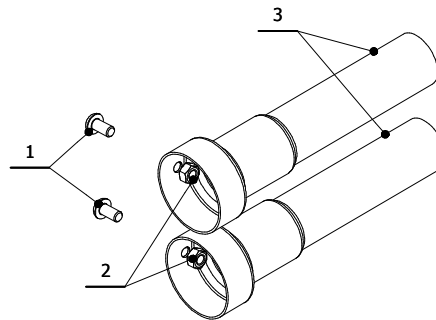

MODEL KAWASAKI Z900

YEAR 2017 -->

LINE SLIP ON

MUFFLER DOUBLE GUN

SCHEMATIC

ELENCO PARTI / PARTS LIST

#	QTÀ / QTY	DESCRIZIONE / DESCRIPTION	CODICE / CODE
1	2	Vite M5 x 8 / Screw M5 x 8	50.73.459.1
2	2	Dado M5 / M5 nut	50.73.267.1
3	2	DB killer / DB killer	50.DK.059.0
4	1	Silenziatore / Muffler	DOUBLE GUN
5	1	Vite M8x16 / Screw M8x16	50.73.575.1
6	1	Rondella in alluminio nera M8 / Black aluminium washer M8	50.73.221.1
7	1	Dado M8 flangiato / Flanged nut M8	50.73.393.1
8	1	Vite M10x60 / Screw M10x60	50.73.135.1
9	1	Rondella in alluminio nera M10 / Black aluminium washer M10	50.73.330.1
10	1	Staffa / Bracket	50.SS.991.0
11	1	Dado M10 flangiato / Flanged nut M10	50.73.332.1
12	1	Fascetta Ø 48/51 mm / Pipe clamp Ø 48/51 mm	50.FA.007.1

PARTI OPZIONALI / OPTIONAL PARTS

COVER IN ACCIAIO / STEEL COVER
50.CR.037.0

APPLICAZIONI / APPLICATIONS

CODICE / CODE	TUBO / PIPE	SILENZIATORE / MUFFLER
K.045.LDG	////	TITANIO / TITANIUM