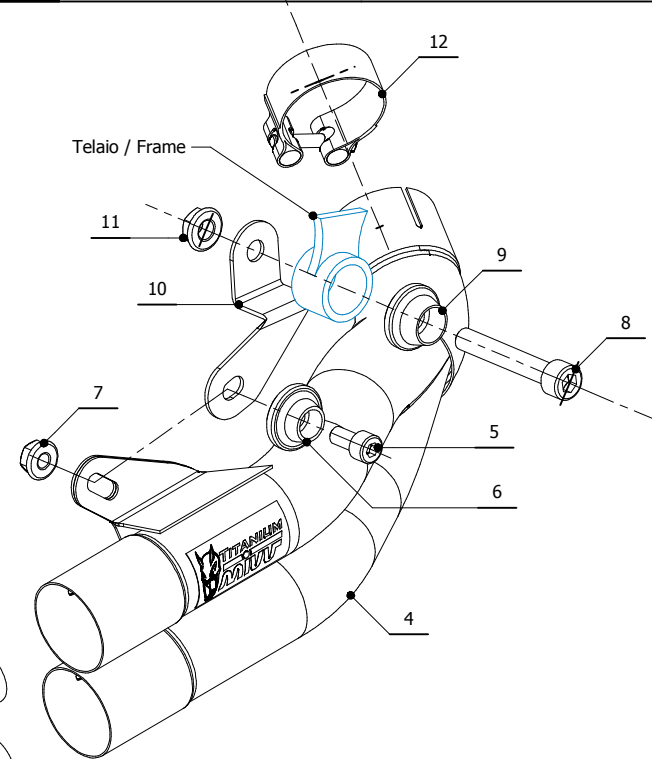

MODEL KAWASAKI Z900

YEAR 2017 -->

LINE SLIP ON

MUFFLER DOUBLE GUN

SCHEMATIC

ELENCO PARTI / PARTS LIST

#	QTÀ / QTY	DESCRIZIONE / DESCRIPTION	CODICE / CODE
1	2	Vite M5 x 8 / Screw M5 x 8	50.73.459.1
2	2	Dado M5 / M5 nut	50.73.267.1
3	2	DB killer / DB killer	50.DK.059.0
4	1	Silenziatore / Muffler	DOUBLE GUN
5	1	Vite M8x16 / Screw M8x16	50.73.575.1
6	1	Rondella in alluminio nera M8 / Black aluminium washer M8	50.73.221.1
7	1	Dado M8 flangiato / Flanged nut M8	50.73.393.1
8	1	Vite M10x60 / Screw M10x60	50.73.135.1
9	1	Rondella in alluminio nera M10 / Black aluminium washer M10	50.73.330.1
10	1	Staffa / Bracket	50.SS.991.0
11	1	Dado M10 flangiato / Flanged nut M10	50.73.332.1
12	1	Fascetta Ø 48/51 mm / Pipe clamp Ø 48/51 mm	50.FA.007.1

PARTI OPZIONALI / OPTIONAL PARTS

COVER IN ACCIAIO / STEEL COVER
50.CR.037.0

APPLICAZIONI / APPLICATIONS

CODICE / CODE	TUBO / PIPE	SILENZIATORE / MUFFLER
K.045.LDG	////	TITANIO / TITANIUM