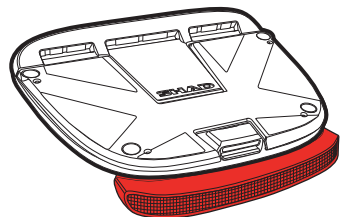

Inner Bag

Backrest

Colour cover

Brake light

Easy to Expand

6"

Open

Close