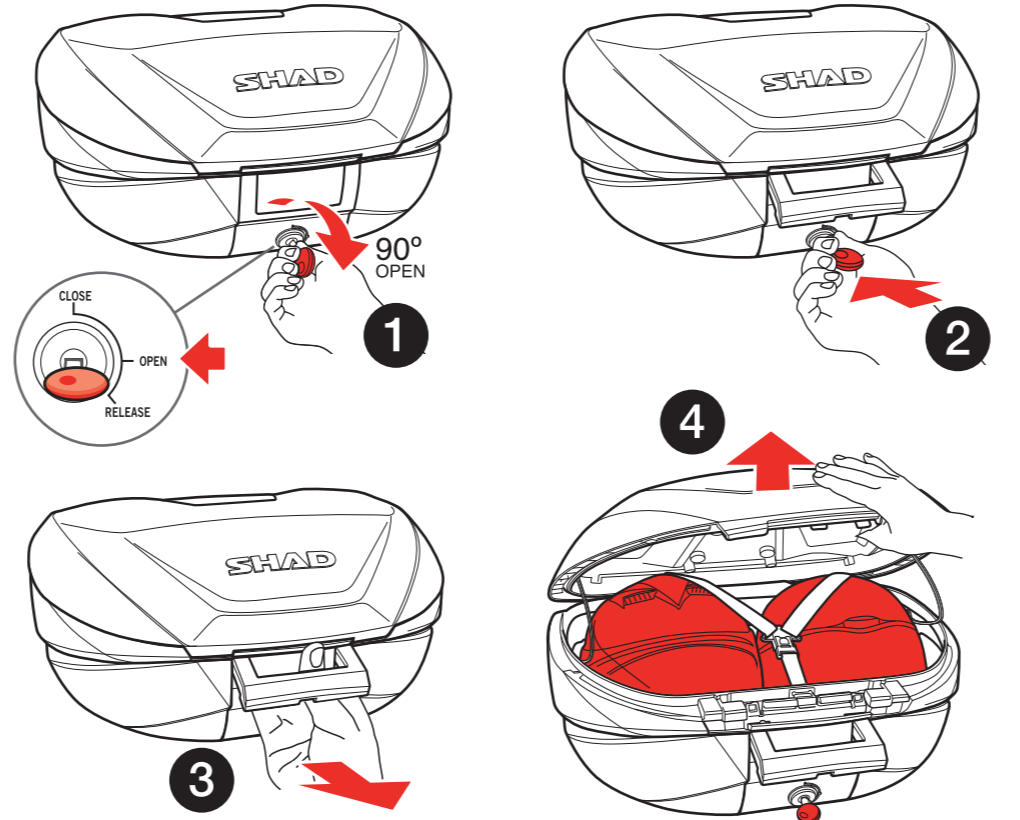

Inner Bag

Backrest

Colour cover

Brake light

Easy to Expand

6"

Open

Close