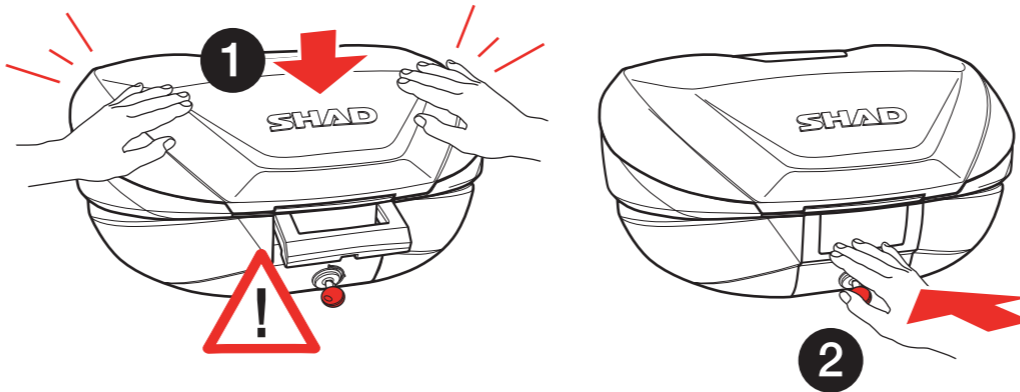

Inner Bag

Backrest

Colour cover

Brake light

Easy to Expand

6"

Open

Close