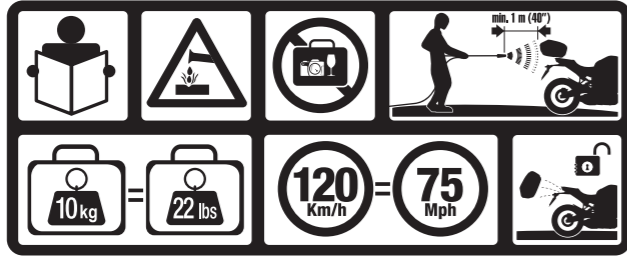

Inner Bag

Backrest

Colour cover

Brake light

Easy to Expand

6"

Open

Close