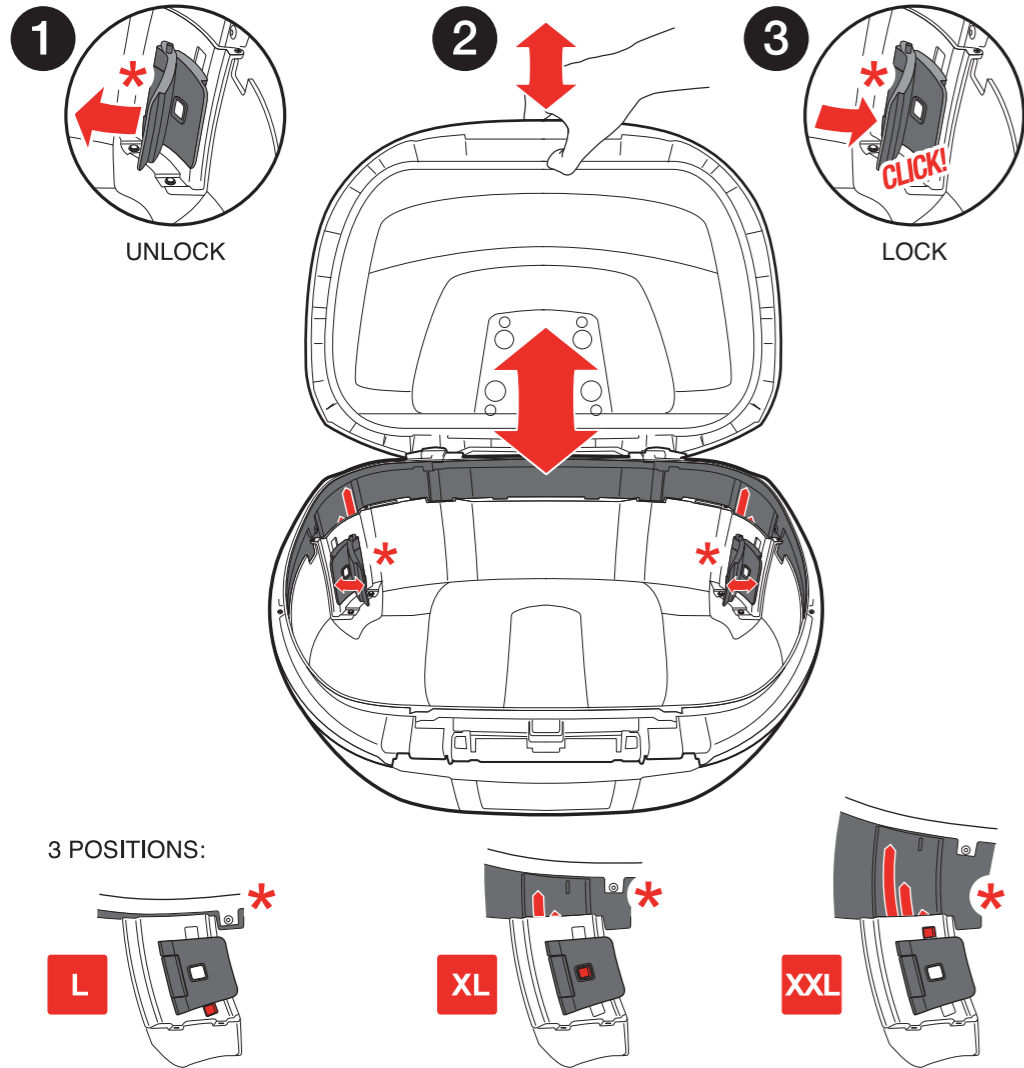

Inner Bag

Backrest

Colour cover

Brake light

Easy to Expand

6"

Open

Close