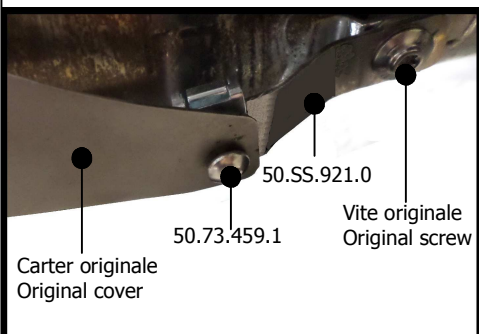

MODEL BMW R 1200 R / RS

YEAR 2015 ->

LINE SPORT

MUFFLER SPEED EDGE

SCHEMATIC

ELENCO PARTI / PARTS LIST

#	QTÀ / QTY	DESCRIZIONE / DESCRIPTION	CODICE / CODE
1	1	Vite M5 x 8 / Screw M5 x 8	50.73.459.1
2	1	DB killer / DB killer	50.DK.086.0
3	1	Tappo in gomma / Rubber stopper	50.73.266.1
4	1	Silenziatore / Muffler	SPEED EDGE 300
5	1	Staffa in carbonio / Carbon fiber bracket	50.SS.814.1
6	1	Vite M8x40 / Screw M8x40	50.73.075.1
7	1	Rondella nera / Black washer	50.73.221.1
8	2	Silentblock / Silentblock	50.73.380.1
9	2	Boccola / Bush	50.73.381.1
10	2	Dado M8 flangiato / Flanged nut M8	50.73.393.1
11	1	Staffa / Bracket	50.SS.920.0
12	1	Fascetta / Pipe clamp	50.73.779.0
13	1	Tubo di raccordo / Link pipe	9773B026SRX
14	1	Fascetta Ø 64/67 mm / Pipe clamp Ø 64/67 mm	50.FA.011.1
15	3	Dado rapido M5 / M5 Cage nut	50.73.674.1
16	1	Staffa / Bracket	50.SS.921.0
17	2	Molla media / Middle spring	50.73.359.1
18	2	Tubo in gomma per molla / Rubber pipe for spring	50.73.210.1

**OPTIONAL PARTS
B.026.C1 - NO KAT PIPE**

APPLICAZIONI / APPLICATIONS

CODICE / CODE	TUBO / PIPE	SILENZIATORE / MUFFLER	FASCETTA / CLAMP
B.026.LRX	INOX / ST. STEEL	INOX (COPPE CARBONIO) / ST. STEEL (CARBON CAPS)	CARBONIO / CARBON FIBER
B.026.LRB	INOX / ST. STEEL	STEEL BLACK	CARBONIO / CARBON FIBER