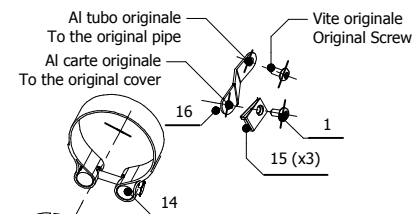

MODEL BMW R 1200 R / RS

YEAR 2015 ->

LINE SPORT

MUFFLER SPEED EDGE

SCHEMATIC

ELENCO PARTI / PARTS LIST

#	QTÀ / QTY	DESCRIZIONE / DESCRIPTION	CODICE / CODE
1	1	Vite M5 x 8 / Screw M5 x 8	50.73.459.1
2	1	DB killer / DB killer	50.DK.086.0
3	1	Tappo in gomma / Rubber stopper	50.73.266.1
4	1	Silenziatore / Muffler	SPEED EDGE 300
5	1	Staffa in carbonio / Carbon fiber bracket	50.SS.814.1
6	1	Vite M8x40 / Screw M8x40	50.73.075.1
7	1	Rondella nera / Black washer	50.73.221.1
8	2	Silentblock / Silentblock	50.73.380.1
9	2	Boccola / Bush	50.73.381.1
10	2	Dado M8 flangiato / Flanged nut M8	50.73.393.1
11	1	Staffa / Bracket	50.SS.920.0
12	1	Fascetta / Pipe clamp	50.73.779.0
13	1	Tubo di raccordo / Link pipe	9773B026SRX
14	1	Fascetta Ø 64/67 mm / Pipe clamp Ø 64/67 mm	50.FA.011.1
15	3	Dado rapido M5 / M5 Cage nut	50.73.674.1
16	1	Staffa / Bracket	50.SS.921.0
17	2	Molla media / Middle spring	50.73.359.1
18	2	Tubo in gomma per molla / Rubber pipe for spring	50.73.210.1

**OPTIONAL PARTS
B.026.C1 - NO KAT PIPE**

APPLICAZIONI / APPLICATIONS

CODICE / CODE	TUBO / PIPE	SILENZIATORE / MUFFLER	FASCETTA / CLAMP
B.026.LRX	INOX / ST. STEEL	INOX (COPPE CARBONIO) / ST. STEEL (CARBON CAPS)	CARBONIO / CARBON FIBER
B.026.LRB	INOX / ST. STEEL	STEEL BLACK	CARBONIO / CARBON FIBER