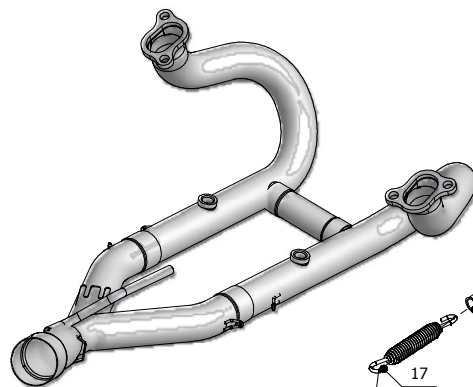

MODEL BMW R 1200 R / RS

YEAR 2015 ->

LINE SPORT

MUFFLER SPEED EDGE

SCHEMATIC

ELENCO PARTI / PARTS LIST

#	QTÀ / QTY	DESCRIZIONE / DESCRIPTION	CODICE / CODE
1	1	Vite M5 x 8 / Screw M5 x 8	50.73.459.1
2	1	DB killer / DB killer	50.DK.086.0
3	1	Tappo in gomma / Rubber stopper	50.73.266.1
4	1	Silenziatore / Muffler	SPEED EDGE 300
5	1	Staffa in carbonio / Carbon fiber bracket	50.SS.814.1
6	1	Vite M8x40 / Screw M8x40	50.73.075.1
7	1	Rondella nera / Black washer	50.73.221.1
8	2	Silentblock / Silentblock	50.73.380.1
9	2	Boccola / Bush	50.73.381.1
10	2	Dado M8 flangiato / Flanged nut M8	50.73.393.1
11	1	Staffa / Bracket	50.SS.920.0
12	1	Fascetta / Pipe clamp	50.73.779.0
13	1	Tubo di raccordo / Link pipe	9773B026SRX
14	1	Fascetta Ø 64/67 mm / Pipe clamp Ø 64/67 mm	50.FA.011.1
15	3	Dado rapido M5 / M5 Cage nut	50.73.674.1
16	1	Staffa / Bracket	50.SS.921.0
17	2	Molla media / Middle spring	50.73.359.1
18	2	Tubo in gomma per molla / Rubber pipe for spring	50.73.210.1

**OPTIONAL PARTS
B.026.C1 - NO KAT PIPE**

APPLICAZIONI / APPLICATIONS

CODICE / CODE	TUBO / PIPE	SILENZIATORE / MUFFLER	FASCETTA / CLAMP
B.026.LRX	INOX / ST. STEEL	INOX (COPPE CARBONIO) / ST. STEEL (CARBON CAPS)	CARBONIO / CARBON FIBER
B.026.LRB	INOX / ST. STEEL	STEEL BLACK	CARBONIO / CARBON FIBER