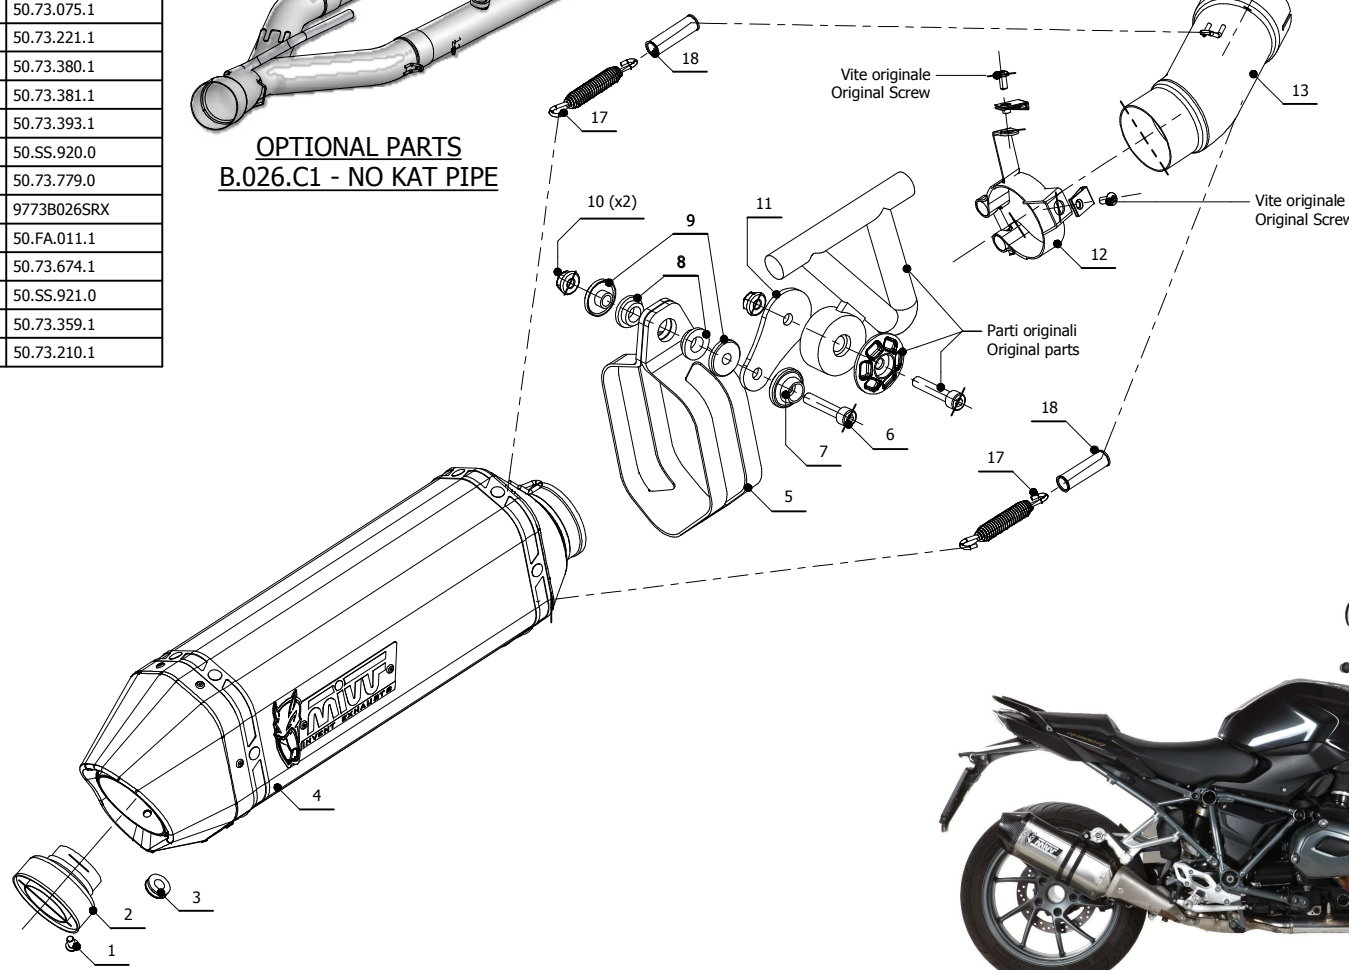

MODEL BMW R 1200 R / RS

YEAR 2015 ->

LINE SPORT

MUFFLER SPEED EDGE

SCHEMATIC

ELENCO PARTI / PARTS LIST

#	QTÀ / QTY	DESCRIZIONE / DESCRIPTION	CODICE / CODE
1	1	Vite M5 x 8 / Screw M5 x 8	50.73.459.1
2	1	DB killer / DB killer	50.DK.086.0
3	1	Tappo in gomma / Rubber stopper	50.73.266.1
4	1	Silenziatore / Muffler	SPEED EDGE 300
5	1	Staffa in carbonio / Carbon fiber bracket	50.SS.814.1
6	1	Vite M8x40 / Screw M8x40	50.73.075.1
7	1	Rondella nera / Black washer	50.73.221.1
8	2	Silentblock / Silentblock	50.73.380.1
9	2	Boccola / Bush	50.73.381.1
10	2	Dado M8 flangiato / Flanged nut M8	50.73.393.1
11	1	Staffa / Bracket	50.SS.920.0
12	1	Fascetta / Pipe clamp	50.73.779.0
13	1	Tubo di raccordo / Link pipe	9773B026SRX
14	1	Fascetta Ø 64/67 mm / Pipe clamp Ø 64/67 mm	50.FA.011.1
15	3	Dado rapido M5 / M5 Cage nut	50.73.674.1
16	1	Staffa / Bracket	50.SS.921.0
17	2	Molla media / Middle spring	50.73.359.1
18	2	Tubo in gomma per molla / Rubber pipe for spring	50.73.210.1

**OPTIONAL PARTS
B.026.C1 - NO KAT PIPE**

APPLICAZIONI / APPLICATIONS

CODICE / CODE	TUBO / PIPE	SILENZIATORE / MUFFLER	FASCETTA / CLAMP
B.026.LRX	INOX / ST. STEEL	INOX (COPPE CARBONIO) / ST. STEEL (CARBON CAPS)	CARBONIO / CARBON FIBER
B.026.LRB	INOX / ST. STEEL	STEEL BLACK	CARBONIO / CARBON FIBER