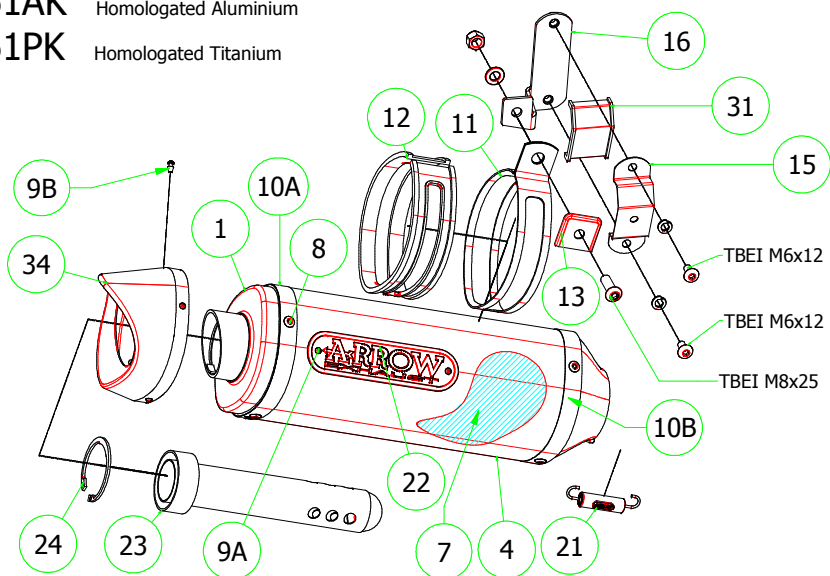

Yamaha XJ6 '09-12 / XJ6 Diversion '09-12

71761AKN Homologated Aluminium (Dark Line)

71761AK Homologated Aluminium

71761PK Homologated Titanium